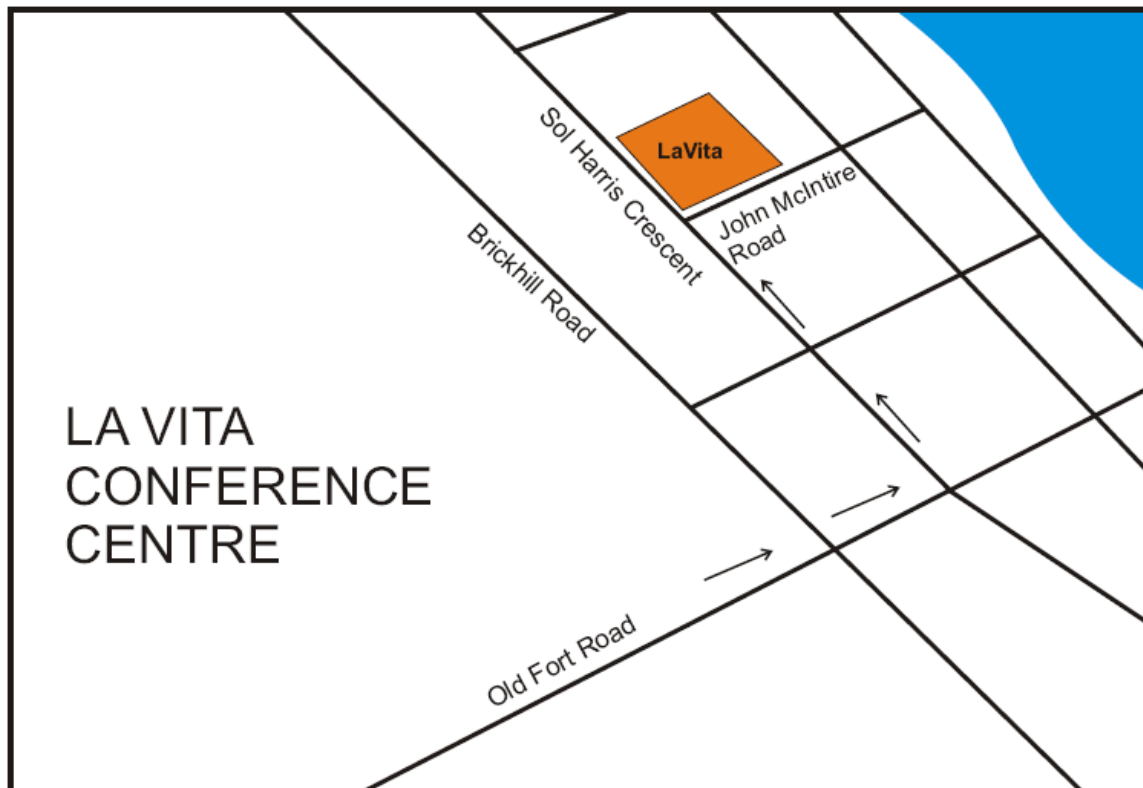

How To UNLOCK Your Wealth In Uncertain Times

Date: 18th March 2009

Time: 19:00 -21:00

City: Durban

Venue: La Vita Conference Centre (The Oceanic Don Suites Hotel)

Address:

Corner 20 McIntyre Road and Sol Harris Crescent

Durban

4001

Map:

Directions below:

From Durban International Airport

From Durban International Airport take the N2 North and follow the Durban City signs. Take the Esplanade (Margaret Mncadi Ave) to Aliwal Street and turn left. Follow Aliwal Street to NMR Avenue (Masaballala Yengwa Ave) (the Cricket Stadium is on your left). Follow Masaballala Yengwa Ave until you reach Somtseu Road and turn right . Follow Somtseu Road to Sol Harris Crescent, then turn. Take the first right into John McIntyre Road. The resort is situated on the corner of Sol Harris Crescent and John McIntyre Road.

From Johannesburg

Exit The N3 onto the City Centre off-ramp then onto Commercial Road (Dr. AB Xuma Street). Turn left into Aliwal Street and continue to NMR Avenue (Masaballala Yengwa Ave) (the Cricket Stadium is on your left). Follow Masaballala Yengwa Ave until you reach Somtseu Road and turn right . Follow Somtseu Road to Sol Harris Crescent, then turn. Take the first right into John McIntyre Road. The resort is situated on the corner of Sol Harris Crescent and John McIntyre Road.